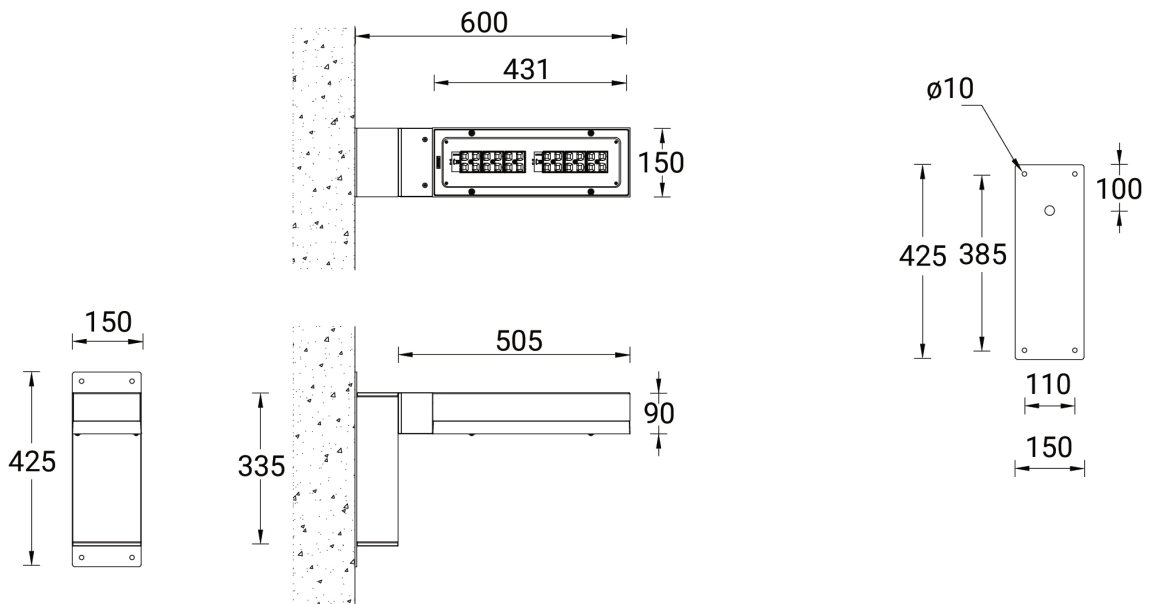

LI-30011, LI-30012