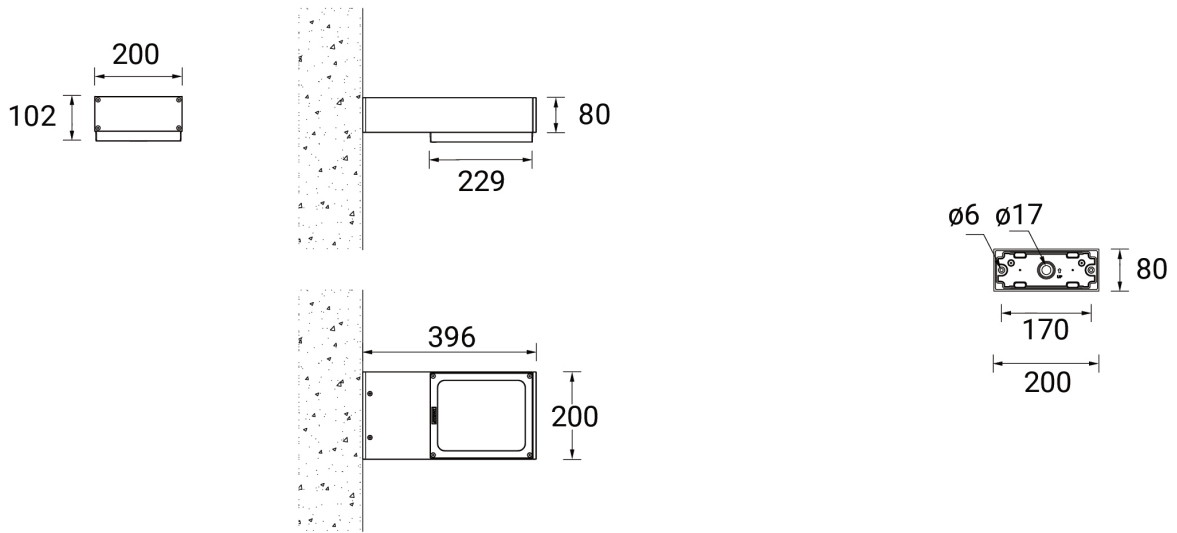

LIGHT LINEAR PT

LI-30021, LI-30022